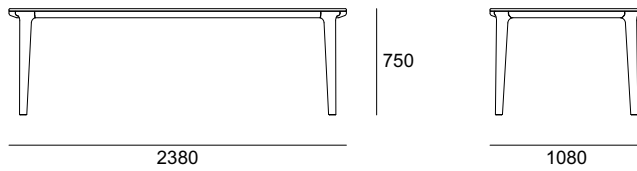

ElettiDesign

JOUD DINING TABLE

TABLES

DESCRIPTION

Structure/Base	In solid wood.
Under-panel	Supported by aluminum metal panel for glass version.
Top	In marble, veneer or glass.

DIMENSIONS

50-11455 - with Marble Top
50-11456 - with Wooden Top
50-11457 - with Glass Top