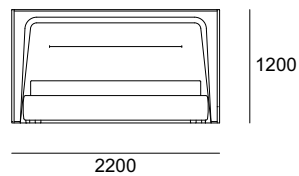

## DIMENSIONS

10-10502  
Dolomite A bed - Size: 150x200

10-10501  
Dolomite A bed - Size: 180x200

10-10500  
Dolomite A bed - Size: 200x200