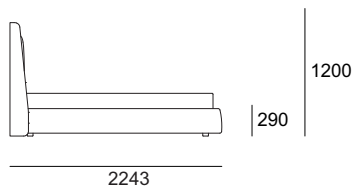

## DIMENSIONS

10-10502  
Dolomite A bed - Size: 150x200

10-10501  
Dolomite A bed - Size: 180x200

10-10500  
Dolomite A bed - Size: 200x200