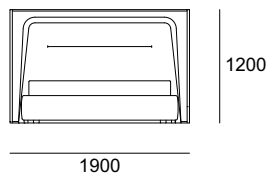

## DESCRIPTION

Headboard	Multiply wood covered in a layer of wood veneer with Solid wood edge lipping.
Frame	In solid wood covered in polyurethane foam and fiber laminated to a cotton protective lining.
Bedstead	In solid beech wood with beech slats. Height adjustments are possible.
Cushion	Channeled fiber mix with resilient single-density polyurethane foam inner core.
Cover	Fully removable covers for both fabric and leather versions.

## DIMENSIONS

10-10502  
Dolomite A bed - Size: 150x200

10-10501  
Dolomite A bed - Size: 180x200

10-10500  
Dolomite A bed - Size: 200x200