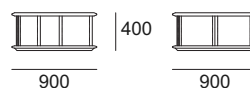

45-21081 with Veneer Finish + marble top

45-21085 with Paint Finish + marble top