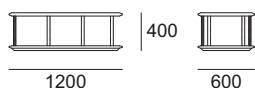

ElettiDesign

OCEAN

COFFEE TABLES

DESCRIPTION

Structure	In medium density fiber panel and edge in solid wood with veneer or Lacquer finish.
Top	In marble
Drawer	In medium density fiber panel with veneer or Lacquer finish.

DIMENSIONS

COFFEE TABLE

45-21080 with Veneer Finish + marble top

45-21084 with Paint Finish + marble top

45-21082 with Veneer Finish + marble top

45-21086 with Paint Finish + marble top

45-21081 with Veneer Finish + marble top