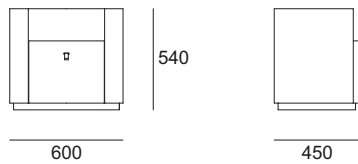

ElettiDesign

JUNO NIGHT TABLE

NIGHT TABLES AND VANITY

DESCRIPTION

Structure	In bendyply wood, medium density fiber panel and solid wood. The outer structure is covered with layer of wood veneer.
Top	In marble.
Handle	In hide.
Feet/Base	In metal.

DIMENSIONS

20-11320

20-11321

20-11322