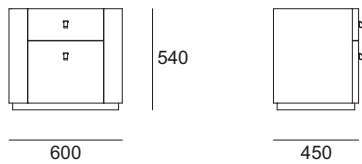

ElettiDesign

JUNO NIGHT TABLE

NIGHT TABLES AND VANITY

DESCRIPTION

Structure	In bendyply wood, medium density fiber panel and solid wood. The outer structure is covered with layer of wood veneer.
Top	In marble.
Handle	In hide.
Feet/Base	In metal.

DIMENSIONS

20-11320

20-11321

20-11322