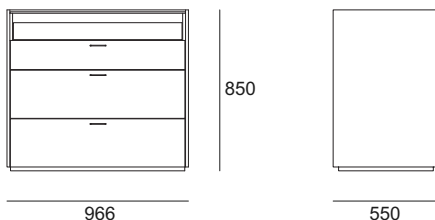

65-11375 - with Veneer Finish

65-11377 - with Paint Finish

65-11371 - with Veneer Finish structure &Paint finish Drawer.

65-11372 - with Paint Finish structure & Veneer finish Drawer.