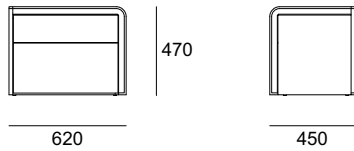

ElettiDesign

DOLOMITE NIGHT TABLE

NIGHT TABLES AND VANITY

DESCRIPTION

Structure	In multiply wood and medium density fiber panel. The outer curved structure is covered with layer of wood veneer and solid wood edge lipping.
Drawer/Side	In lacquer.
Top	In marble.

DIMENSIONS

20-10520

20-10521