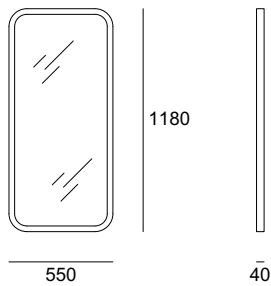

ElettiDesign

DOLOMITE MIRROR

MIRRORS

DESCRIPTION

Structure	In solid wood and Medium density fiber panels covered in layers of wood veneer.
Feature	Crystal clear mirror.

DIMENSIONS

30-10573

30-10576