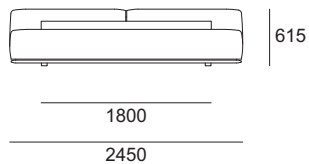

ElettiDesign

OCEAN BED

BEDS

DESCRIPTION

Headboard/Frame	In plywood and medium density fiber panel padded with breeze and puro foam and fiber laminated to a cotton protective lining.
Bedstead	In solid beech wood with beech slats.
Covers	Fully removable in fabric or leather.
BASE	In solid wood.

DIMENSIONS

10-21001
Ocean bed - Size: 150x200

10-21002
Ocean bed - Size: 180x200

10-21003
Ocean bed - Size: 200x200