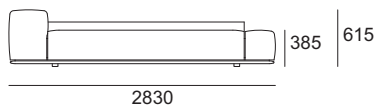

ElettiDesign

OCEAN BED

BEDS

DESCRIPTION

Headboard/Frame	In plywood and medium density fiber panel padded with breeze and puro foam and fiber laminated to a cotton protective lining.
Bedstead	In solid beech wood with beech slats.
Covers	Fully removable in fabric or leather.
BASE	In solid wood.

DIMENSIONS

10-21001
Ocean bed - Size: 150x200

10-21002
Ocean bed - Size: 180x200

10-21003
Ocean bed - Size: 200x200