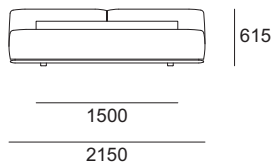

ElettiDesign

OCEAN BED

BEDS

DESCRIPTION

Headboard/Frame	In plywood and medium density fiber panel padded with breeze and puro foam and fiber laminated to a cotton protective lining.
Bedstead	In solid beech wood with beech slats.
Covers	Fully removable in fabric or leather.
BASE	In solid wood.

DIMENSIONS

10-21001
Ocean bed - Size: 150x200

10-21002
Ocean bed - Size: 180x200

10-21003
Ocean bed - Size: 200x200